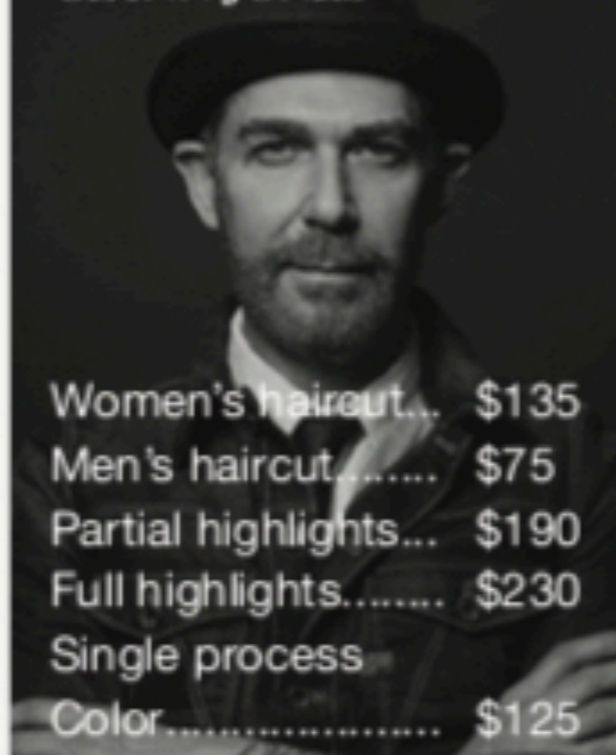

hair services

ELITE TEAM

Women's haircut...	$100
Men's haircut.....	$50
Partial highlights...	$160
Full highlights	$190
Single process	
Color.....	$100
Blow dry.....	$50
Updo.....	$125

MASTERSTYLISTS

Women's haircut...	$110
Men's haircut.....	$55
Partial highlights...	$175
Full highlights	$200
Single process	
Color.....	$110
Blow dry.....	$60
Updo.....	$150

BARBER SERVICES

Haircut.....	$50
Hot lather shave....	$50

GLYNN JONES